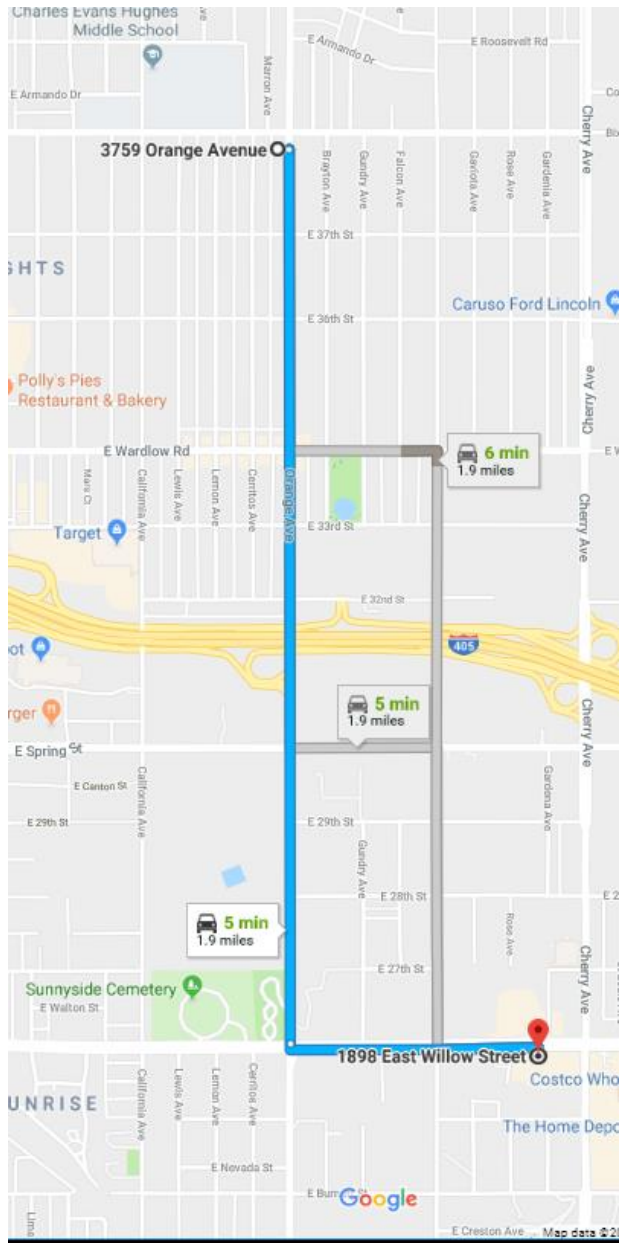

# End-of-Session Luncheon

Tuesday, November 20

11:45 AM (right after Groups)

**Black Bear Diner**

1898 E Willow St.  
Signal Hill, CA 90755

*See map on next page*

CHURCH

Black Bear Diner

**From the church:**

- Head south on Orange Ave toward E 37<sup>th</sup> St.
- Turn left onto E. Willow St.