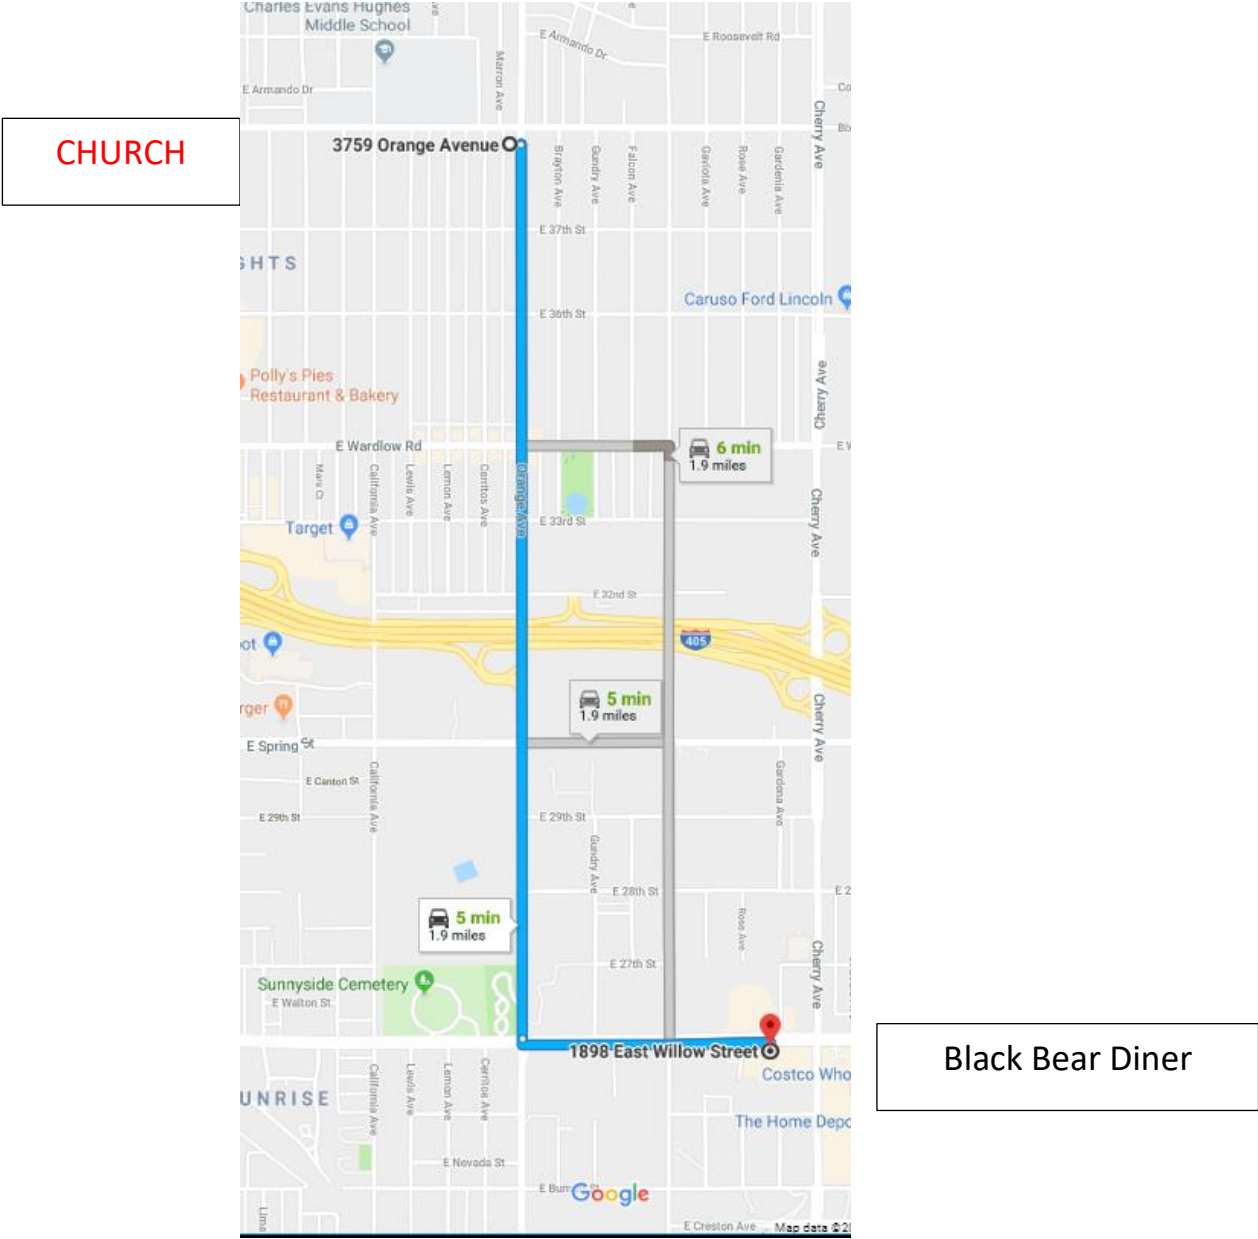

End-of-Session Luncheon

Tuesday, November 23, 2021

11:45 AM (right after Groups)

Vecteezy.com

Black Bear Diner

1898 E Willow St.

Signal Hill, CA 90755

No Host. For menu and pricing, visit <https://blackbeardiner.com/menus/?store=SIGN>

Please email info@strokesupportassoc.org if you will be attending.

Stroke Support Association's Special Needs Fund available as needed, upon prior request.

DIRECTIONS FROM CHURCH TO BLACK BEAR DINER

From the church:

- Head south on Orange Ave toward E 37th St.
- Turn left onto E. Willow St.